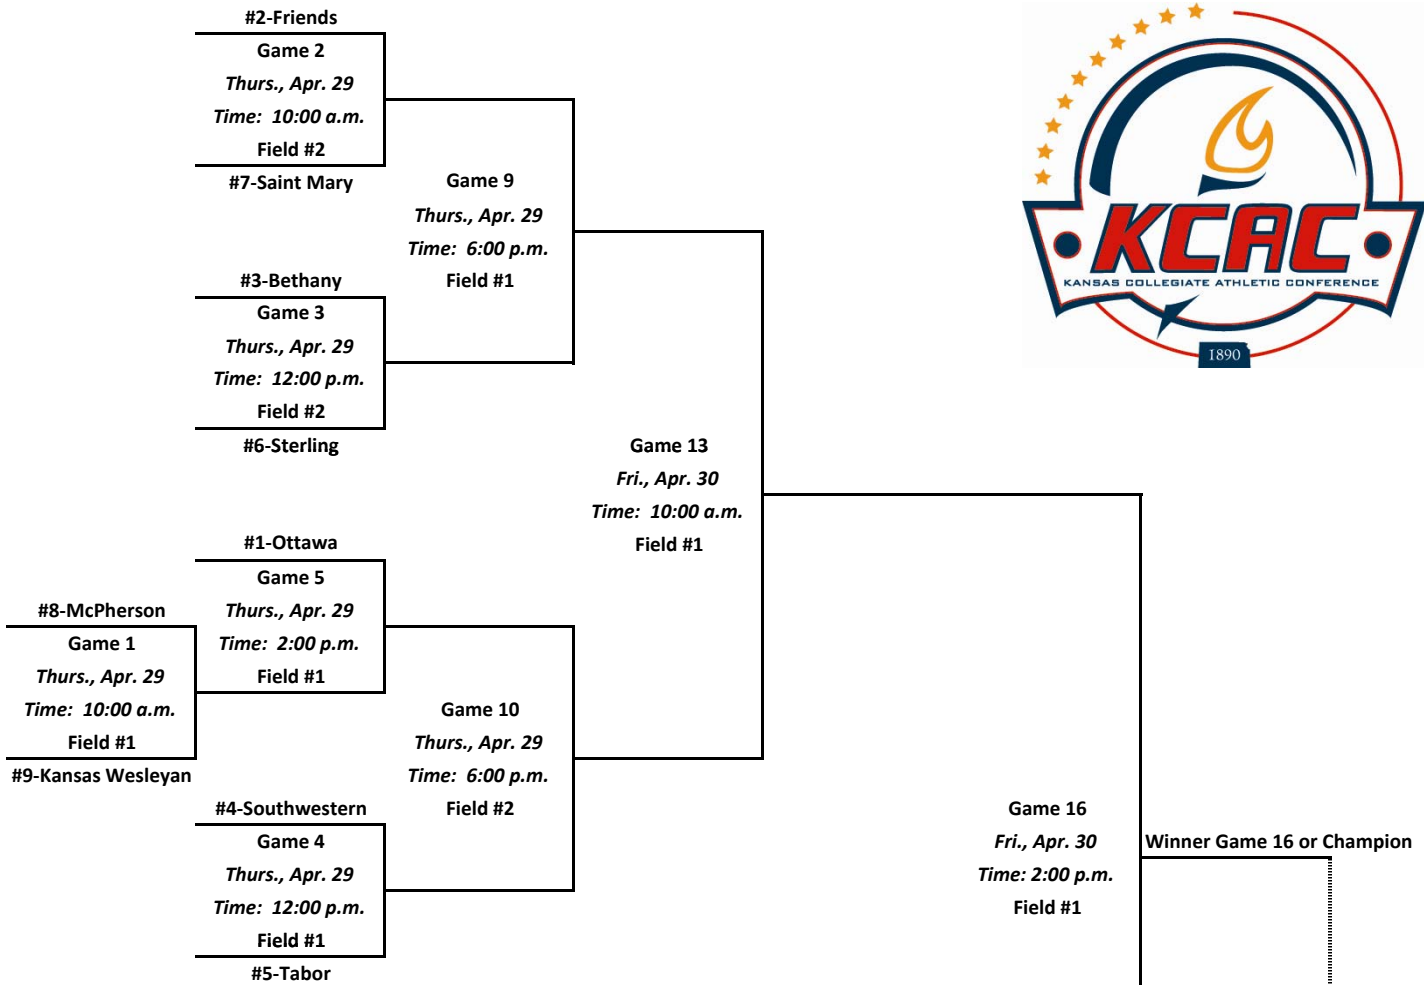

2010 Softball Tournament

Thursday, Apr. 29 - Friday, Apr. 30

Winners Bracket

Losers Bracket